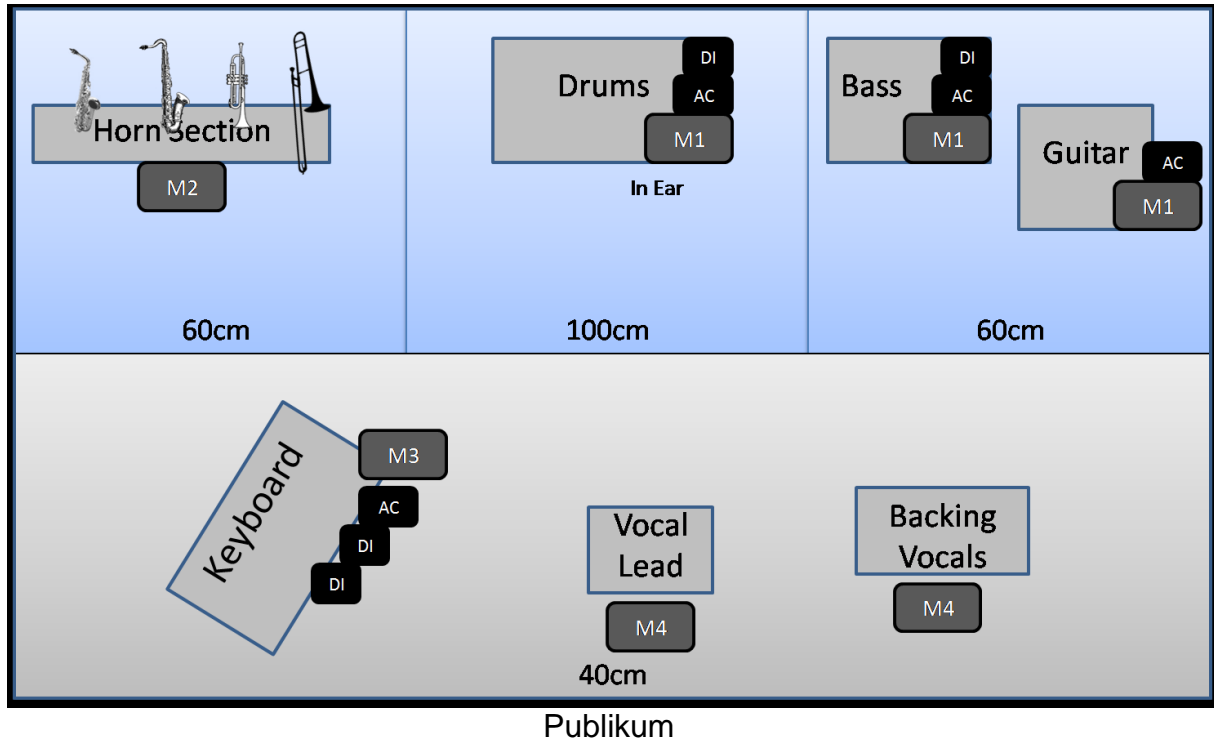

StageRider – Capital S

Kanal	Patch	Bezeichnung	Dynamics	Mic	Notes
1		Bass Drum		Shure Beta 52A	
2		Cajon Bass Drum		SM57	
(14)		Subkick		Yamaha Subkick	
3		Snare 1	Comp, rev	Sennh. Clip	
4		Snare 2		Shure Beta 56a	
5		Hihat		SM57	
6		Low Tom		Sennh. Clip	
7		Mid Tom		Sennh. Clip	
8		Hi Tom		Sennh. Clip	
9		Overhead L		PG81	
10		Overhead R		PG81	
11		Sampler		DI	
12		Bass	Comp	DI	
13		Guitar		SM57	
14					
15		Key L		DI	
16		Key R		DI	
17		A. Sax	Rev	SM57	
18		T. Sax	Rev	Shure Clip	
19		Trumpet	Rev	Shure Clip	
20		Trombone	Rev	Shure Clip	
21		Lead Vocal	Rev	Beta58	
22		Backing Vocal	Rev	Beta58	
23		Backing Vocal	Rev	Beta58	
24					